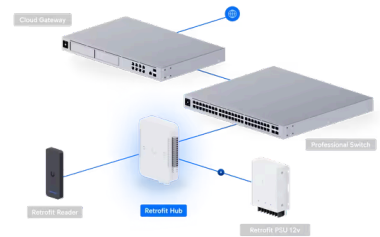

Q retrofit hu

- Cloud Gateways
- Switching
- WiFi
- Camera Security
- Door Access
- Integrations
- Advanced Hosting
- Accessories

Hubs > [Retrofit Hub](#)

Retrofit Hub UA-Retrofit-Hub-2

Datasheet

In The Box

Marketing Images

Installation Guide

Overview

Dimensions	140 x 120 x 45 mm (5.5 x 4.7 x 1.8")
UniFi Application Suite	
Access	✓
Supported Doors	2
Maximum User Count	10,000
Input Terminals	(2) Third-party Wiegand Reader / UniFi Retrofit Reader (2) Door exit request (2) Door position (1) Emergency
Power Method	DC 12/24V
NDA Compliant	✓

Mechanical

Weight	420 g (14.8 oz)
Enclosure Material	Polycarbonate
Mount Material	SGCC steel
Mounting	Din-rail (Included)

Hardware

Digital Input	(2) Third-party Wiegand Reader / UniFi Retrofit Reader (2) Door exit request (2) Door position (1) Emergency
Dry Output Relay	Lock: rated 30V DC, up to 1A Aux: rated 30V DC, up to 1A
Powered Output Relay	12V Lock: 12V DC, up to 1A 24V Lock: 24V DC, up to 0.5A