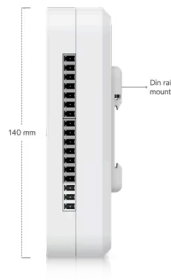

Marketing Images

Installation Guide

Overview

Dimensions	140 x 120 x 45 mm (5.5 x 4.7 x 1.8")
UniFi Application Suite	
Access	✓
Supported Doors	2
Maximum User Count	10,000
Input Terminals	(2) Third-party Wiegand Reader / UniFi Retrofit Reader (2) Door exit request (2) Door position (1) Emergency
Power Method	DC 12/24V
NDA Compliant	✓

Mechanical

Weight	420 g (14.8 oz)
Enclosure Material	Polycarbonate
Mount Material	SGCC steel
Mounting	Din-rail (Included)

Hardware

Digital Input	(2) Third-party Wiegand Reader / UniFi Retrofit Reader (2) Door exit request (2) Door position (1) Emergency
Dry Output Relay	Lock: rated 30V DC, up to 1A Aux: rated 30V DC, up to 1A
Powered Output Relay	12V Lock: 12V DC, up to 1A 24V Lock: 24V DC, up to 0.5A