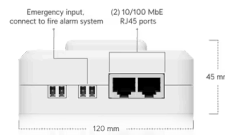

Marketing Images

Installation Guide

Overview

Dimensions	140 x 120 x 45 mm (5.5 x 4.7 x 1.8")
UniFi Application Suite	
Access	✓
Supported Doors	2
Maximum User Count	10,000
Input Terminals	(2) Third-party Wiegand Reader / UniFi Retrofit Reader (2) Door exit request (2) Door position (1) Emergency
Power Method	DC 12/24V
NDA Compliant	✓

Mechanical

Weight	420 g (14.8 oz)
Enclosure Material	Polycarbonate
Mount Material	SGCC steel
Mounting	Din-rail (Included)

Hardware

Digital Input	(2) Third-party Wiegand Reader / UniFi Retrofit Reader (2) Door exit request (2) Door position (1) Emergency
Dry Output Relay	Lock: rated 30V DC, up to 1A Aux: rated 30V DC, up to 1A
Powered Output Relay	12V Lock: 12V DC, up to 1A 24V Lock: 24V DC, up to 0.5A