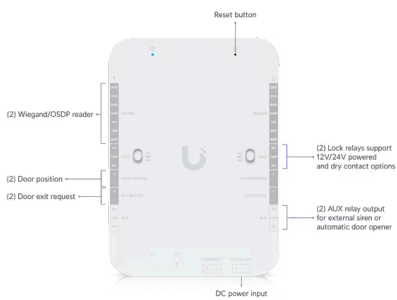

Q retrofit hu

- Cloud Gateways
- Switching
- WiFi
- Camera Security
- Door Access
- Integrations
- Advanced Hosting
- Accessories

Hubs > [Retrofit Hub](#)

Retrofit Hub UA-Retrofit-Hub-2

Datasheet

In The Box

Marketing Images

Installation Guide

Overview

Dimensions	140 x 120 x 45 mm (5.5 x 4.7 x 1.8")
UniFi Application Suite	
Access	✓
Supported Doors	2
Maximum User Count	10,000
Input Terminals	(2) Third-party Wiegand Reader / UniFi Retrofit Reader (2) Door exit request (2) Door position (1) Emergency
Power Method	DC 12/24V
NDA Compliant	✓

Mechanical

Weight	420 g (14.8 oz)
Enclosure Material	Polycarbonate
Mount Material	SGCC steel
Mounting	Din-rail (Included)

Hardware

Digital Input	(2) Third-party Wiegand Reader / UniFi Retrofit Reader (2) Door exit request (2) Door position (1) Emergency
Dry Output Relay	Lock: rated 30V DC, up to 1A Aux: rated 30V DC, up to 1A
Powered Output Relay	12V Lock: 12V DC, up to 1A 24V Lock: 24V DC, up to 0.5A