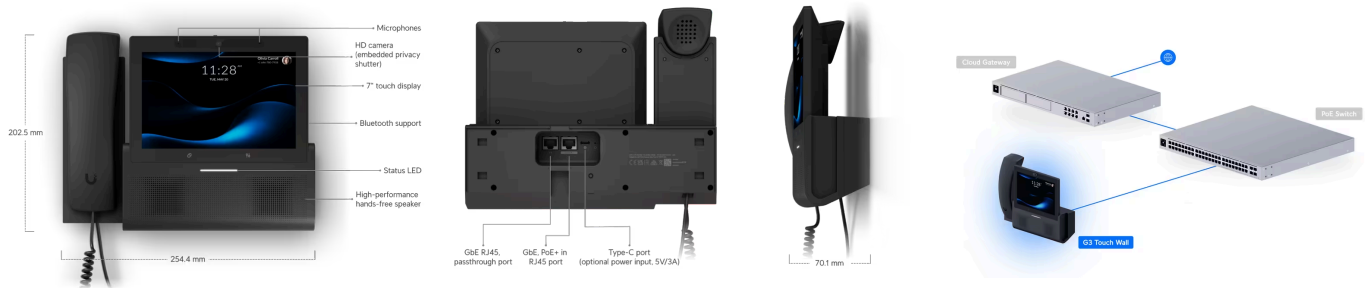

Search UniFi products

- UniFi Cloud Gateways
- Switching
- WiFi
- Camera Security
- Door Access
- CloudKeys & Gateways
- Power Tech
- Integrations
- Accessories

Managed VoIP > G3 Touch Wall

- Datasheet**
- In The Box
- Marketing Images
- Installation Guide

### Display

<b>Display size</b>	178 mm (7") diagonal
<b>Resolution</b>	1280 x 800 HD
<b>Screen technology</b>	Multi-touch
<b>Screen surface treatments</b>	Anti-glare coating