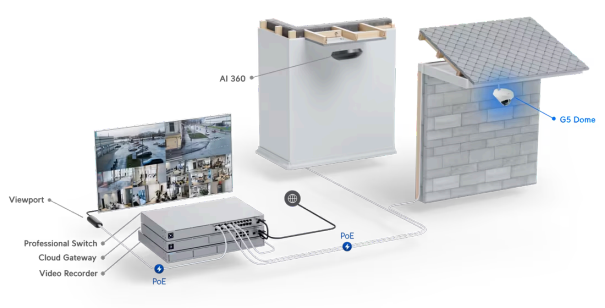

Dome & Turret > G5 Dome

G5 Dome

UVC-G5-Dome

- Datasheet**
- In The Box
- Marketing Images
- Installation Guide

Mechanical

Dimensions	Ø109.2 x 64.5 mm (Ø4.3 x 2.5")
Weight	Without mount: 370 g (13.1 oz) With mount: 390 g (13.8 oz)
Enclosure material	Aluminum alloy, polycarbonate, hard-coated dome
Mount material	Polycarbonate, stainless steel
Weatherproofing	IPX4
Resistance	IK08

Optics

Sensor	5MP CMOS
Lens	Fixed focal length
View angle	H: 102.4°, V: 54.9°, D: 120.6°
Night mode	Built-in IR LED illumination and IR cut filter

Video

Resolution	4MP 2688 x 1512 (16:9)
Max. frame rate	30 FPS
Image settings	Color, brightness, sharpness, contrast, white balance, exposure control, 2DNR, 3DNR, NR by motion, masking, text overlay

System

Processor	Dual-core Arm® Cortex®-A7 based chip
Networking interface	10/100 MbE RJ45 port
Max. power consumption	5W
Power method	PoE
Supported voltage range	37-57V DC
LED	R/G/B/W
Button	Factory reset
Mounting	Wall, ceiling mount
Ambient operating temperature	-20 to 40° C (-4 to 104° F)
Ambient operating humidity	0 to 90% noncondensing