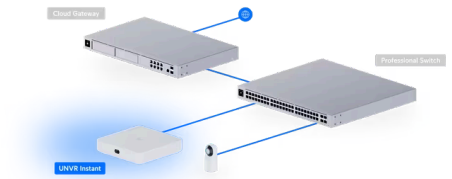

Q UNVR-Instant

- Cloud Gateways
- Switching
- WiFi
- Camera Security
- Door Access
- Integrations
- Advanced Hosting
- Accessories

NVRs & Viewport > [Network Video Recorder Instant](#)

Datasheet

In The Box

Marketing Images

Installation Guide

^ Overview

Dimensions	220 x 220 x 47 mm (8.7 x 8.7 x 1.9")
UniFi Application Suite	
Protect	✓
Access	✓
Managed Cameras	(15) HD (8) 2K (6) 4K
Managed Access Hubs	50
Storage Capacity	(1) 3.5" drive bay
Data Protection	✓
Vantage Point	✓
Networking Interface	(1) GbE RJ45 uplink port (6) GbE PoE RJ45 downlink ports (1) HDMI port (Viewport)
Form Factor	Compact Desktop
Mounting	Wall, Din rail mount (Included)
Door Access Support	✓