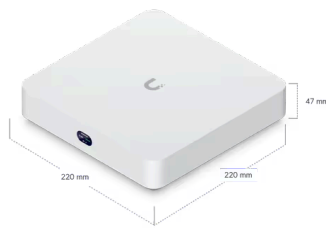

Marketing Images

Installation Guide

^ Overview

Dimensions	220 x 220 x 47 mm (8.7 x 8.7 x 1.9")
UniFi Application Suite	
Protect	✓
Access	✓
Managed Cameras	(15) HD (8) 2K (6) 4K
Managed Access Hubs	50
Storage Capacity	(1) 3.5" drive bay
Data Protection	✓
Vantage Point	✓
Networking Interface	(1) GbE RJ45 uplink port (6) GbE PoE RJ45 downlink ports (1) HDMI port (Viewport)
Form Factor	Compact Desktop
Mounting	Wall, Din rail mount (Included)
Door Access Support	✓

Voltage Range PoE Mode	44-57V
Processor	Quad-core ARM® Cortex®-A55 at 1.7 GHz
Memory	4 GB
Management	Ethernet Bluetooth
Display	1.14" screen
Weight	1.04 kg (2.3 lb)
Enclosure Material	Polycarbonate
Mount Material	Polycarbonate
LEDs	
Ethernet	✓
PoE	✓
Ambient Operating Temperature	0 to 40° C (32 to 104° F)
Ambient Operating Humidity	5 to 95% noncondensing
NDAA Compliant	✓
Certifications	FCC, IC, CE, Electrical Safety