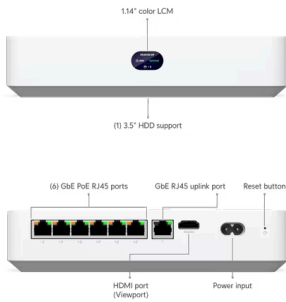

Q UNVR-Instant

- Cloud Gateways
- Switching
- WiFi
- Camera Security
- Door Access
- Integrations
- Advanced Hosting
- Accessories

NVRs & Viewport > [Network Video Recorder Instant](#)

Datasheet

In The Box

Marketing Images

Installation Guide

^ Overview

Dimensions	220 x 220 x 47 mm (8.7 x 8.7 x 1.9")
UniFi Application Suite	
Protect	✓
Access	✓
Managed Cameras	(15) HD (8) 2K (6) 4K
Managed Access Hubs	50
Storage Capacity	(1) 3.5" drive bay
Data Protection	✓
Vantage Point	✓
Networking Interface	(1) GbE RJ45 uplink port (6) GbE PoE RJ45 downlink ports (1) HDMI port (Viewport)
Form Factor	Compact Desktop
Mounting	Wall, Din rail mount (Included)
Door Access Support	✓