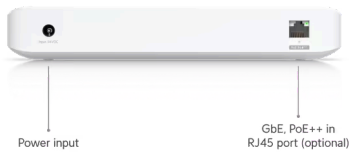

New Integrat

Utility > Ultra 60W

Datasheet

In The Box

Marketing Images

Installation Guide

* With the included AC power adapter.

Mechanical

Dimensions 203 x 76 x 33 mm (8 x 3 x 1.3")

Weight Device: 320 g (11.3 oz)
Wall mount: 45 g (1.6 oz)
60W adapter: 330 g (11.6 oz)

Enclosure material Polycarbonate

Hardware

Management interface	Ethernet In-Band
Networking interface	(8) GbE RJ45 ports
PoE interface	(7) PoE/PoE+ (Pins 1, 2+; 3, 6-)
Total non-blocking throughput	8 Gbps
Switching capacity	16 Gbps
Forwarding rate	11.904 Mpps
Power method	(1) 54V, 1.1A power adapter (Included) PoE++ (Pins 1, 2+; 3, 6- and 4, 5+; 7, 8-)
Power supply	54V, external, 1.1A/60W
Supported voltage range	44—57V DC
Max. power consumption	9W with PoE input (Excluding PoE output) 8W with AC adapter input (Excluding PoE output)
Total available PoE	PoE++ input: 42W PoE+ input: 16W 60W PoE adapter input: 42W 60W AC adapter input: 52W 210W AC adapter input: 202W* <small>*At 45° C (113° F) operating temperature. Reduced to 161W (230V) or 121W (115V) at 60° C (140° F)</small>
Max. PoE+ wattage per port by PSE	30W
Button	Factory reset
Ambient operating temperature	PoE++ input: -30 to 60° C (-22 to 140° F) 60W AC adapter input: -20 to 45° C (-4 to 113° F) 210W AC adapter input: -20 to 60° C (-4 to 140° F)
Ambient operating humidity	10 to 90% noncondensing
Certifications	CE, FCC, IC