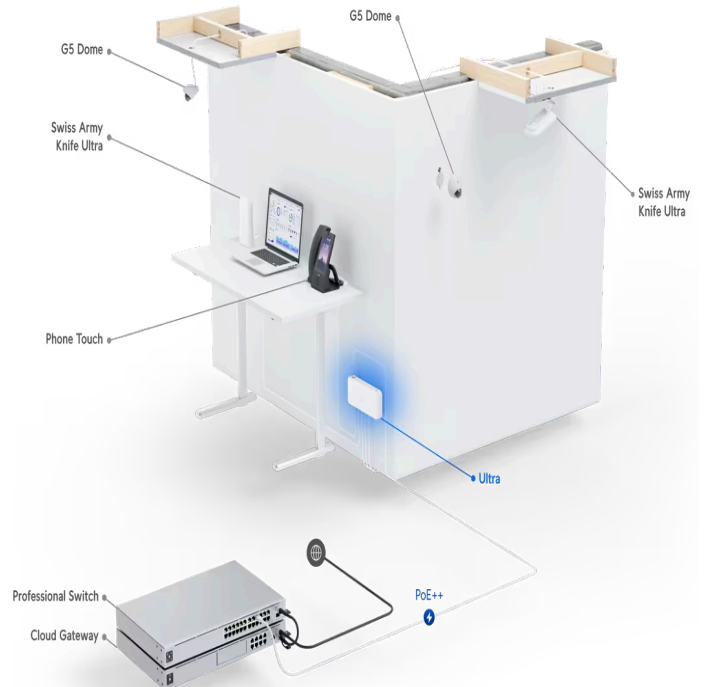

New Integrat

Utility > Ultra 60W

Datasheet

In The Box

Marketing Images

Installation Guide

* With the included AC power adapter.

Mechanical

Dimensions 203 x 76 x 33 mm (8 x 3 x 1.3")

Weight Device: 320 g (11.3 oz)
Wall mount: 45 g (1.6 oz)
60W adapter: 330 g (11.6 oz)

Enclosure material Polycarbonate

Hardware

Management interface	Ethernet In-Band
Networking interface	(8) GbE RJ45 ports
PoE interface	(7) PoE/PoE+ (Pins 1, 2+; 3, 6-)
Total non-blocking throughput	8 Gbps
Switching capacity	16 Gbps
Forwarding rate	11.904 Mpps
Power method	(1) 54V, 1.1A power adapter (Included) PoE++ (Pins 1, 2+; 3, 6- and 4, 5+; 7, 8-)
Power supply	54V, external, 1.1A/60W
Supported voltage range	44—57V DC
Max. power consumption	9W with PoE input (Excluding PoE output) 8W with AC adapter input (Excluding PoE output)
Total available PoE	PoE++ input: 42W PoE+ input: 16W 60W PoE adapter input: 42W 60W AC adapter input: 52W 210W AC adapter input: 202W* <small>*At 45° C (113° F) operating temperature. Reduced to 161W (230V) or 121W (115V) at 60° C (140° F)</small>
Max. PoE+ wattage per port by PSE	30W
Button	Factory reset
Ambient operating temperature	PoE++ input: -30 to 60° C (-22 to 140° F) 60W AC adapter input: -20 to 45° C (-4 to 113° F) 210W AC adapter input: -20 to 60° C (-4 to 140° F)
Ambient operating humidity	10 to 90% noncondensing
Certifications	CE, FCC, IC

Switching Features

Layer 2 features	Port isolation Storm control Port mirroring Multicast / broadcast rate limiting Flow control Jumbo frames Egress rate limit
-------------------------	---

Layer 3 features	-
-------------------------	---