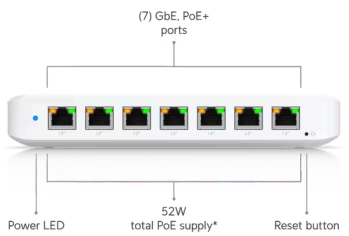

New Integrat

Utility > Ultra 60W

Datasheet

In The Box

Marketing Images

Installation Guide

* With the included AC power adapter.

Mechanical

Dimensions 203 x 76 x 33 mm (8 x 3 x 1.3")

Weight Device: 320 g (11.3 oz)
Wall mount: 45 g (1.6 oz)
60W adapter: 330 g (11.6 oz)

Enclosure material Polycarbonate

Hardware

Management interface	Ethernet In-Band
Networking interface	(8) GbE RJ45 ports
PoE interface	(7) PoE/PoE+ (Pins 1, 2+; 3, 6-)
Total non-blocking throughput	8 Gbps
Switching capacity	16 Gbps
Forwarding rate	11.904 Mpps
Power method	(1) 54V, 1.1A power adapter (Included) PoE++ (Pins 1, 2+; 3, 6- and 4, 5+; 7, 8-)
Power supply	54V, external, 1.1A/60W
Supported voltage range	44—57V DC
Max. power consumption	9W with PoE input (Excluding PoE output) 8W with AC adapter input (Excluding PoE output)
Total available PoE	PoE++ input: 42W PoE+ input: 16W 60W PoE adapter input: 42W 60W AC adapter input: 52W 210W AC adapter input: 202W* <small>*At 45° C (113° F) operating temperature. Reduced to 161W (230V) or 121W (115V) at 60° C (140° F)</small>
Max. PoE+ wattage per port by PSE	30W
Button	Factory reset
Ambient operating temperature	PoE++ input: -30 to 60° C (-22 to 140° F) 60W AC adapter input: -20 to 45° C (-4 to 113° F) 210W AC adapter input: -20 to 60° C (-4 to 140° F)
Ambient operating humidity	10 to 90% noncondensing
Certifications	CE, FCC, IC