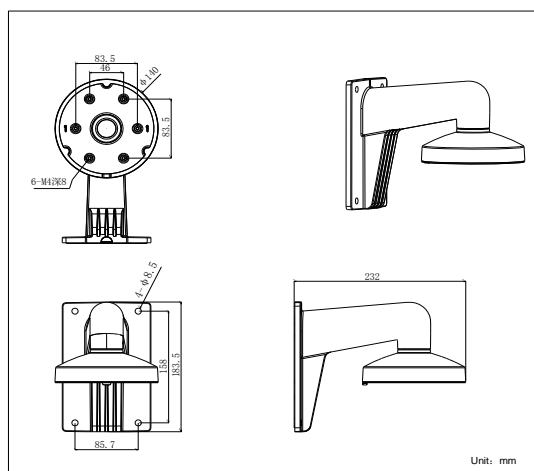

DS-1273ZJ-140

DS-2CC51xxP(N) Wall Mounting Bracket for Dome Camera

Features:

- Aluminum alloy material with surface spray treatment
- The outlet hole makes the feature looks better
- Better water proof design
- Convenient installation coordinating with lower bowl

Dimension:

Order Model:

DS-1273ZJ-140

Parameter:

Model	DS-1273ZJ-140
Parameters	DS-2CC51xxP(N) Wall Mounting Bracket for Dome Camera
Appearance	Hikvision White
Range of Application	Suitable for DS-2CC51xxP(N) dome camera wall mounting
Material	Aluminum Alloy
Dimension	Φ 140×182×120mm
Weight	703g

Notice:

- The bracket is for DS-2CC51xxP(N)-VF dome camera
- Pay attention to the color matching when select bracket
- The bracket should be installed on flat wall
- The wall must be capable of supporting over 3 times as much as the total weight of the camera and the mount
- The maximum load capacity of the bracket is 4.5KG