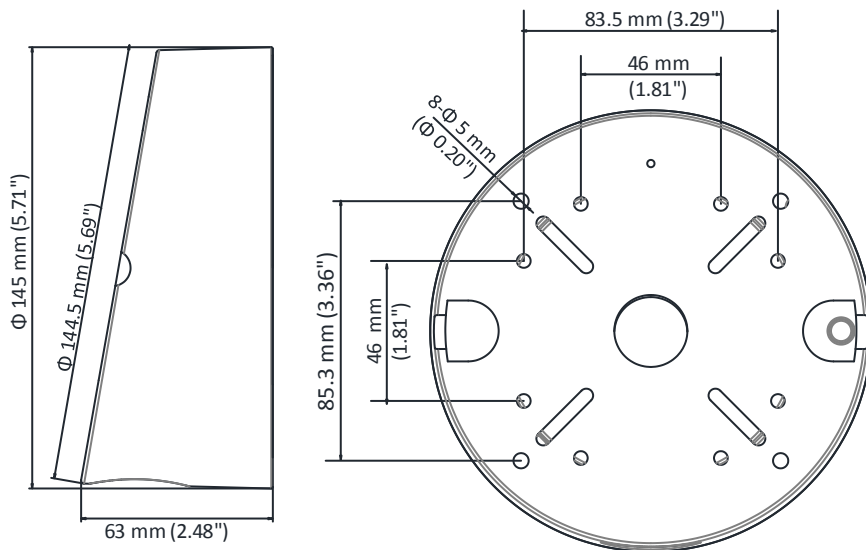

DS-1240ZJ

Inclined Ceiling Mounting Bracket for Dome Camera

Feature

- Aluminum alloy material with surface spray treatment
- Waterproof design

Dimension

Available Model

DS-1240ZJ

Parameter

Model	DS-1240ZJ
Parameters	Inclined Ceiling Mounting Bracket for Dome Camera
Appearance	Hikvision White
Material	Aluminum Alloy
Dimension	145 mm × 144.5 mm × 63 mm (5.71" × 5.69" × 2.48")
Weight	440 g (0.97 lb.)

Note

- The bracket should be installed on the flat surface.
- Waterproof rubber is necessary for the outdoor application.
- The wall must be capable of supporting at least 3 times as much as the total weight of the dome camera and the bracket.
- The bracket's maximum load capacity is 3 KG (6.6 lb.).