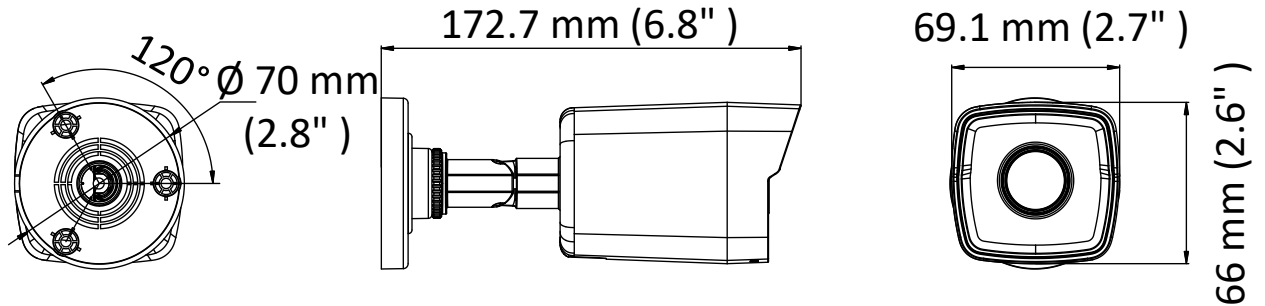

Dimension

Accessory

Distributed by

HIKVISION

Headquarters

No.555 Qianmo Road, Binjiang District,
Hangzhou 310051, China
T +86-571-8807-5998
overseasbusiness@hikvision.com

Hikvision USA
T +1-909-895-0400
sales.usa@hikvision.com

Hikvision Australia
T +61-2-8599-4233
salesau@hikvision.com

Hikvision India
T +91-22-28469900
sales@pramahikvision.com

Hikvision Canada
T +1-866-200-6690
sales.canada@hikvision.com

Hikvision Thailand
T +662-275-9949
sales.thailand@hikvision.com

Hikvision Europe
T +31-23-5542770
sales.eu@hikvision.com

Hikvision Italy
T +39-0438-6902
info.it@hikvision.com

Hikvision Brazil
T +55 11 3318-0050
Latam.support@hikvision.com

Hikvision Turkey
T +90 (216)521 7070- 7074
sales.tr@hikvision.com

Hikvision Malaysia
T +601-7652-2413
sales.my@hikvision.com

Hikvision UK & Ireland
T +01628-902140
sales.uk@hikvision.com

Hikvision South Africa
Tel: +27 (10) 0351172
sale.africa@hikvision.com

Hikvision France
T +33(0)1-85-330-450
info.fr@hikvision.com

Hikvision Kazakhstan
T +7-727-9730667
nikia.panfilov@hikvision.ru

Hikvision Vietnam
T +84-974270888
sales.vt@hikvision.com

Hikvision UAE
T +971-4-4432090
salesme@hikvision.com

Hikvision Singapore
T +65-6684-4718
sg@hikvision.com

Hikvision Spain
T +34-91-737-16-55
info.es@hikvision.com

Hikvision Tashkent
T +99-87-1238-9438
uzb@hikvision.ru

Hikvision Hong Kong
T +852-2151-1761
info.hk@hikvision.com

Hikvision Russia
T +7-495-669-67-99
sateru@hikvision.com

Hikvision Korea
T +82-[0]31-731-8817
sales.korea@hikvision.com

Hikvision Poland
T +48-22-460-01-50
info.pl@hikvision.com

Hikvision Indonesia
T +62-21-2933759
Sales.Indonesia@hikvision.com